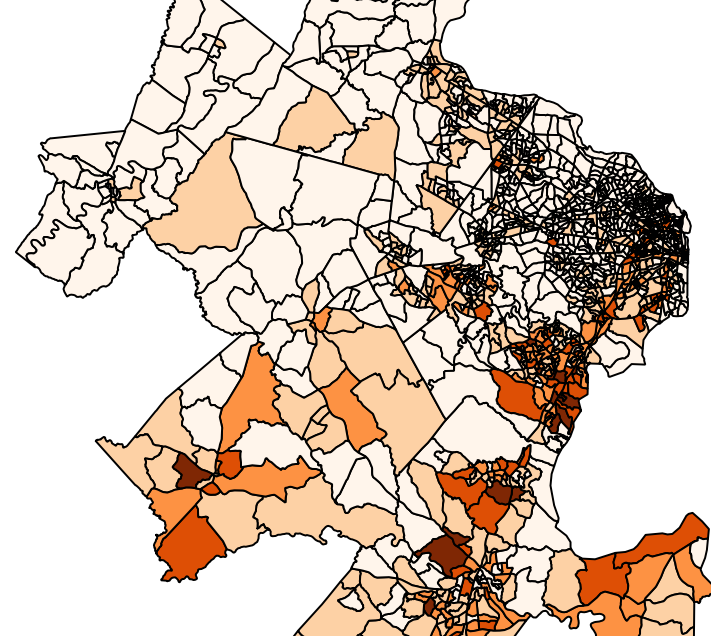

Virginia Population Change in 2013

Estimates of the Components of Resident Population Change: April 1, 2010 to July 1, 2013
Source: U.S. Census Bureau, Population Division

- "NoVa" - Northern Virginia
- Alexandria City
 - Arlington County
 - Clarke County
 - Culpeper County
 - Fairfax City
 - Fairfax County
 - Falls Church City
 - Fauquier County
 - Fredericksburg City
 - King George's County
 - Loudoun County
 - Manassas City
 - Manassas Park City
 - Prince William's County
 - Spotsylvania County
 - Stafford County
 - Warren County

Age Demographics in Northern Virginia

Age Groups

Source:

SEX BY AGE
Universe: Total population
more information
2009-2013 American
Community Survey 5-Year
Estimates (Data for 2013)

10 0 10 20 30 40 km

White

Black

Hispanic

Asian

NoVa Racial Demographic Spread

Source: U.S. Census Bureau, 2010 Census via American Fact Finder

But NoVA is still pretty white...

Most Populous Race

- White
- Hispanic
- Black
- Asian
- No population