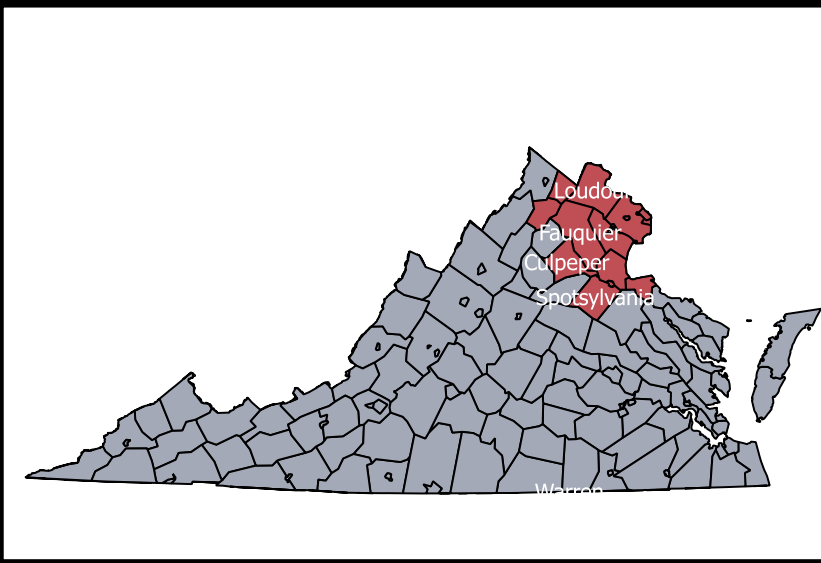

Virginia's Changing Demographic

Landscape

July 2016

by Oren Savir

2013 Virginia Gubernatorial Election Results

Election Results by County

■ Terry McAuliffe - D

■ Ken Cuccinelli - R

Virginia Population Change in 2013

Estimates of the Components of Resident Population Change: April 1, 2010 to July 1, 2013
Source: U.S. Census Bureau, Population Division

- "NoVa" - Northern Virginia
- Alexandria City
 - Arlington County
 - Clarke County
 - Culpeper County
 - Fairfax City
 - Fairfax County
 - Falls Church City
 - Fauquier County
 - Fredericksburg City
 - King George's County
 - Loudoun County
 - Manassas City
 - Manassas Park City
 - Prince William's County
 - Spotsylvania County
 - Stafford County
 - Warren County

Black

Hispanic

Asian

NoVa Racial Demographic Spread

Source: U.S. Census Bureau, 2010 Census via American Fact Finder

But NoVA is still pretty white...

Most Populous Race

- White
- Hispanic
- Black
- Asian
- No population