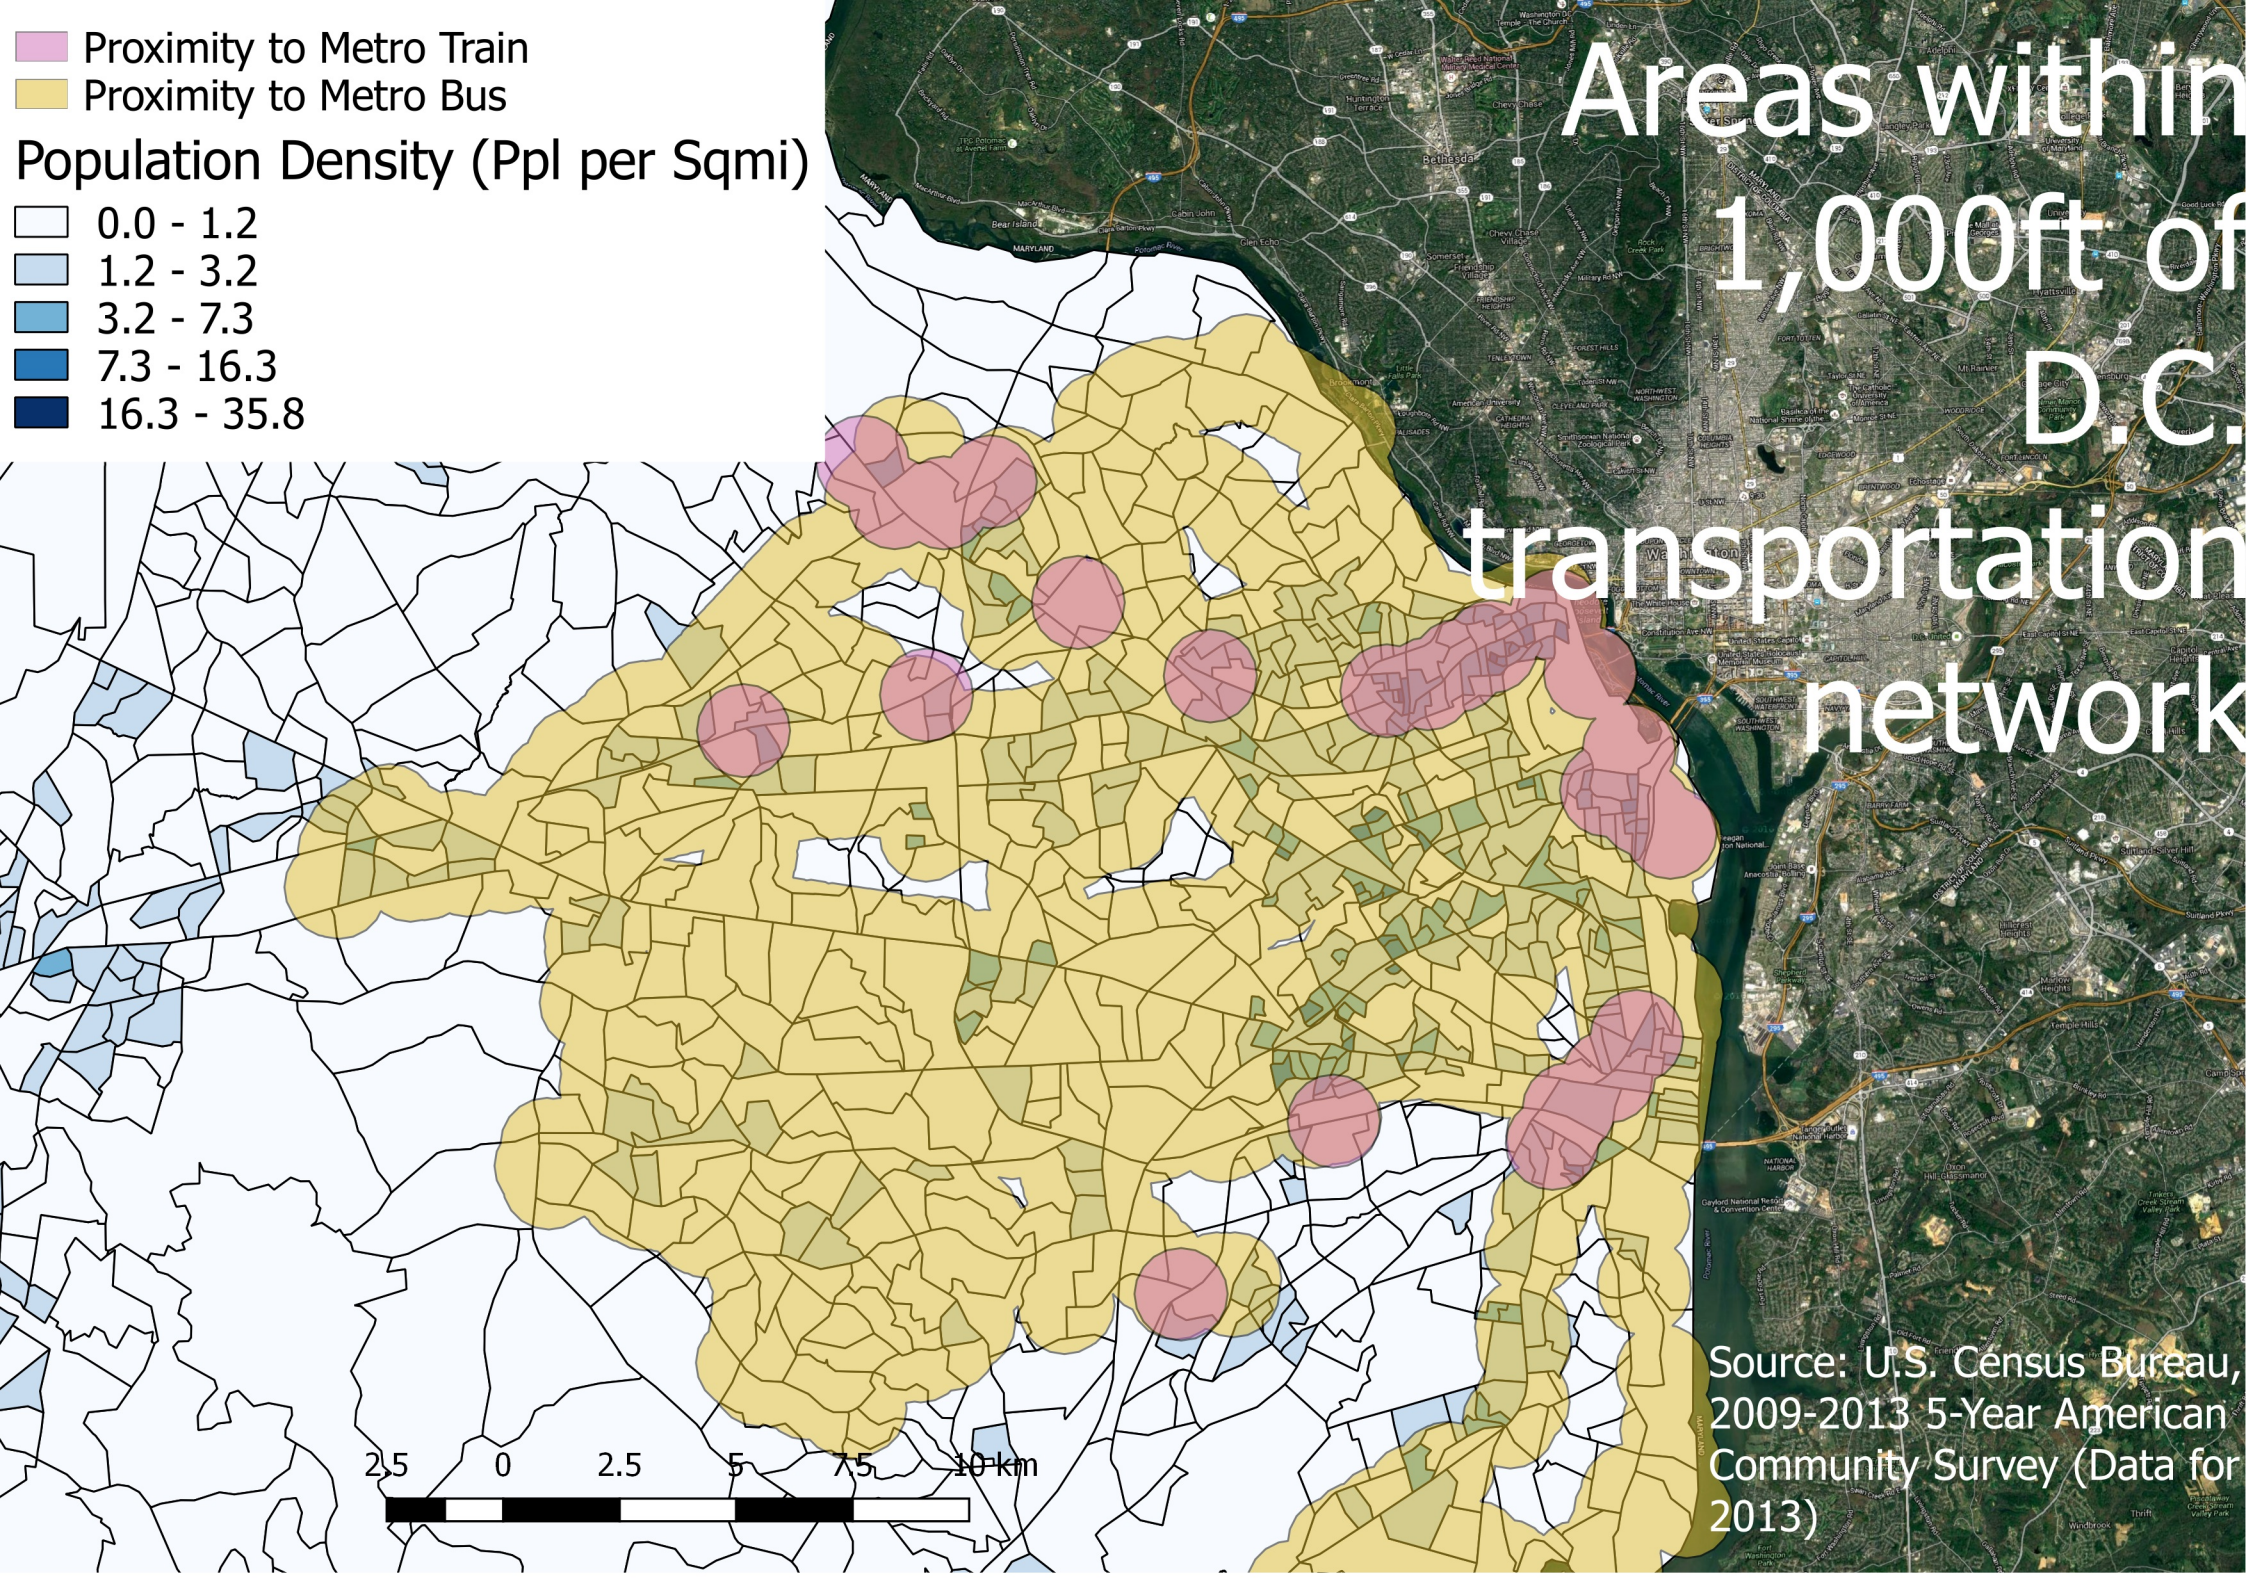

Black

Hispanic

Asian

NoVa Racial Demographic Spread

Source: U.S. Census Bureau, 2010 Census via American Fact Finder

But NoVA is still pretty white...

Most Populous Race

- White
- Hispanic
- Black
- Asian
- No population

Source: U.S. Census Bureau, 2010 Census

Proximity to Metro Train
Proximity to Metro Bus

Population Density (Ppl per Sqmi)

- 0.0 - 1.2
- 1.2 - 3.2
- 3.2 - 7.3
- 7.3 - 16.3
- 16.3 - 35.8

Areas within
1,000ft of
D.C.
transportation
network