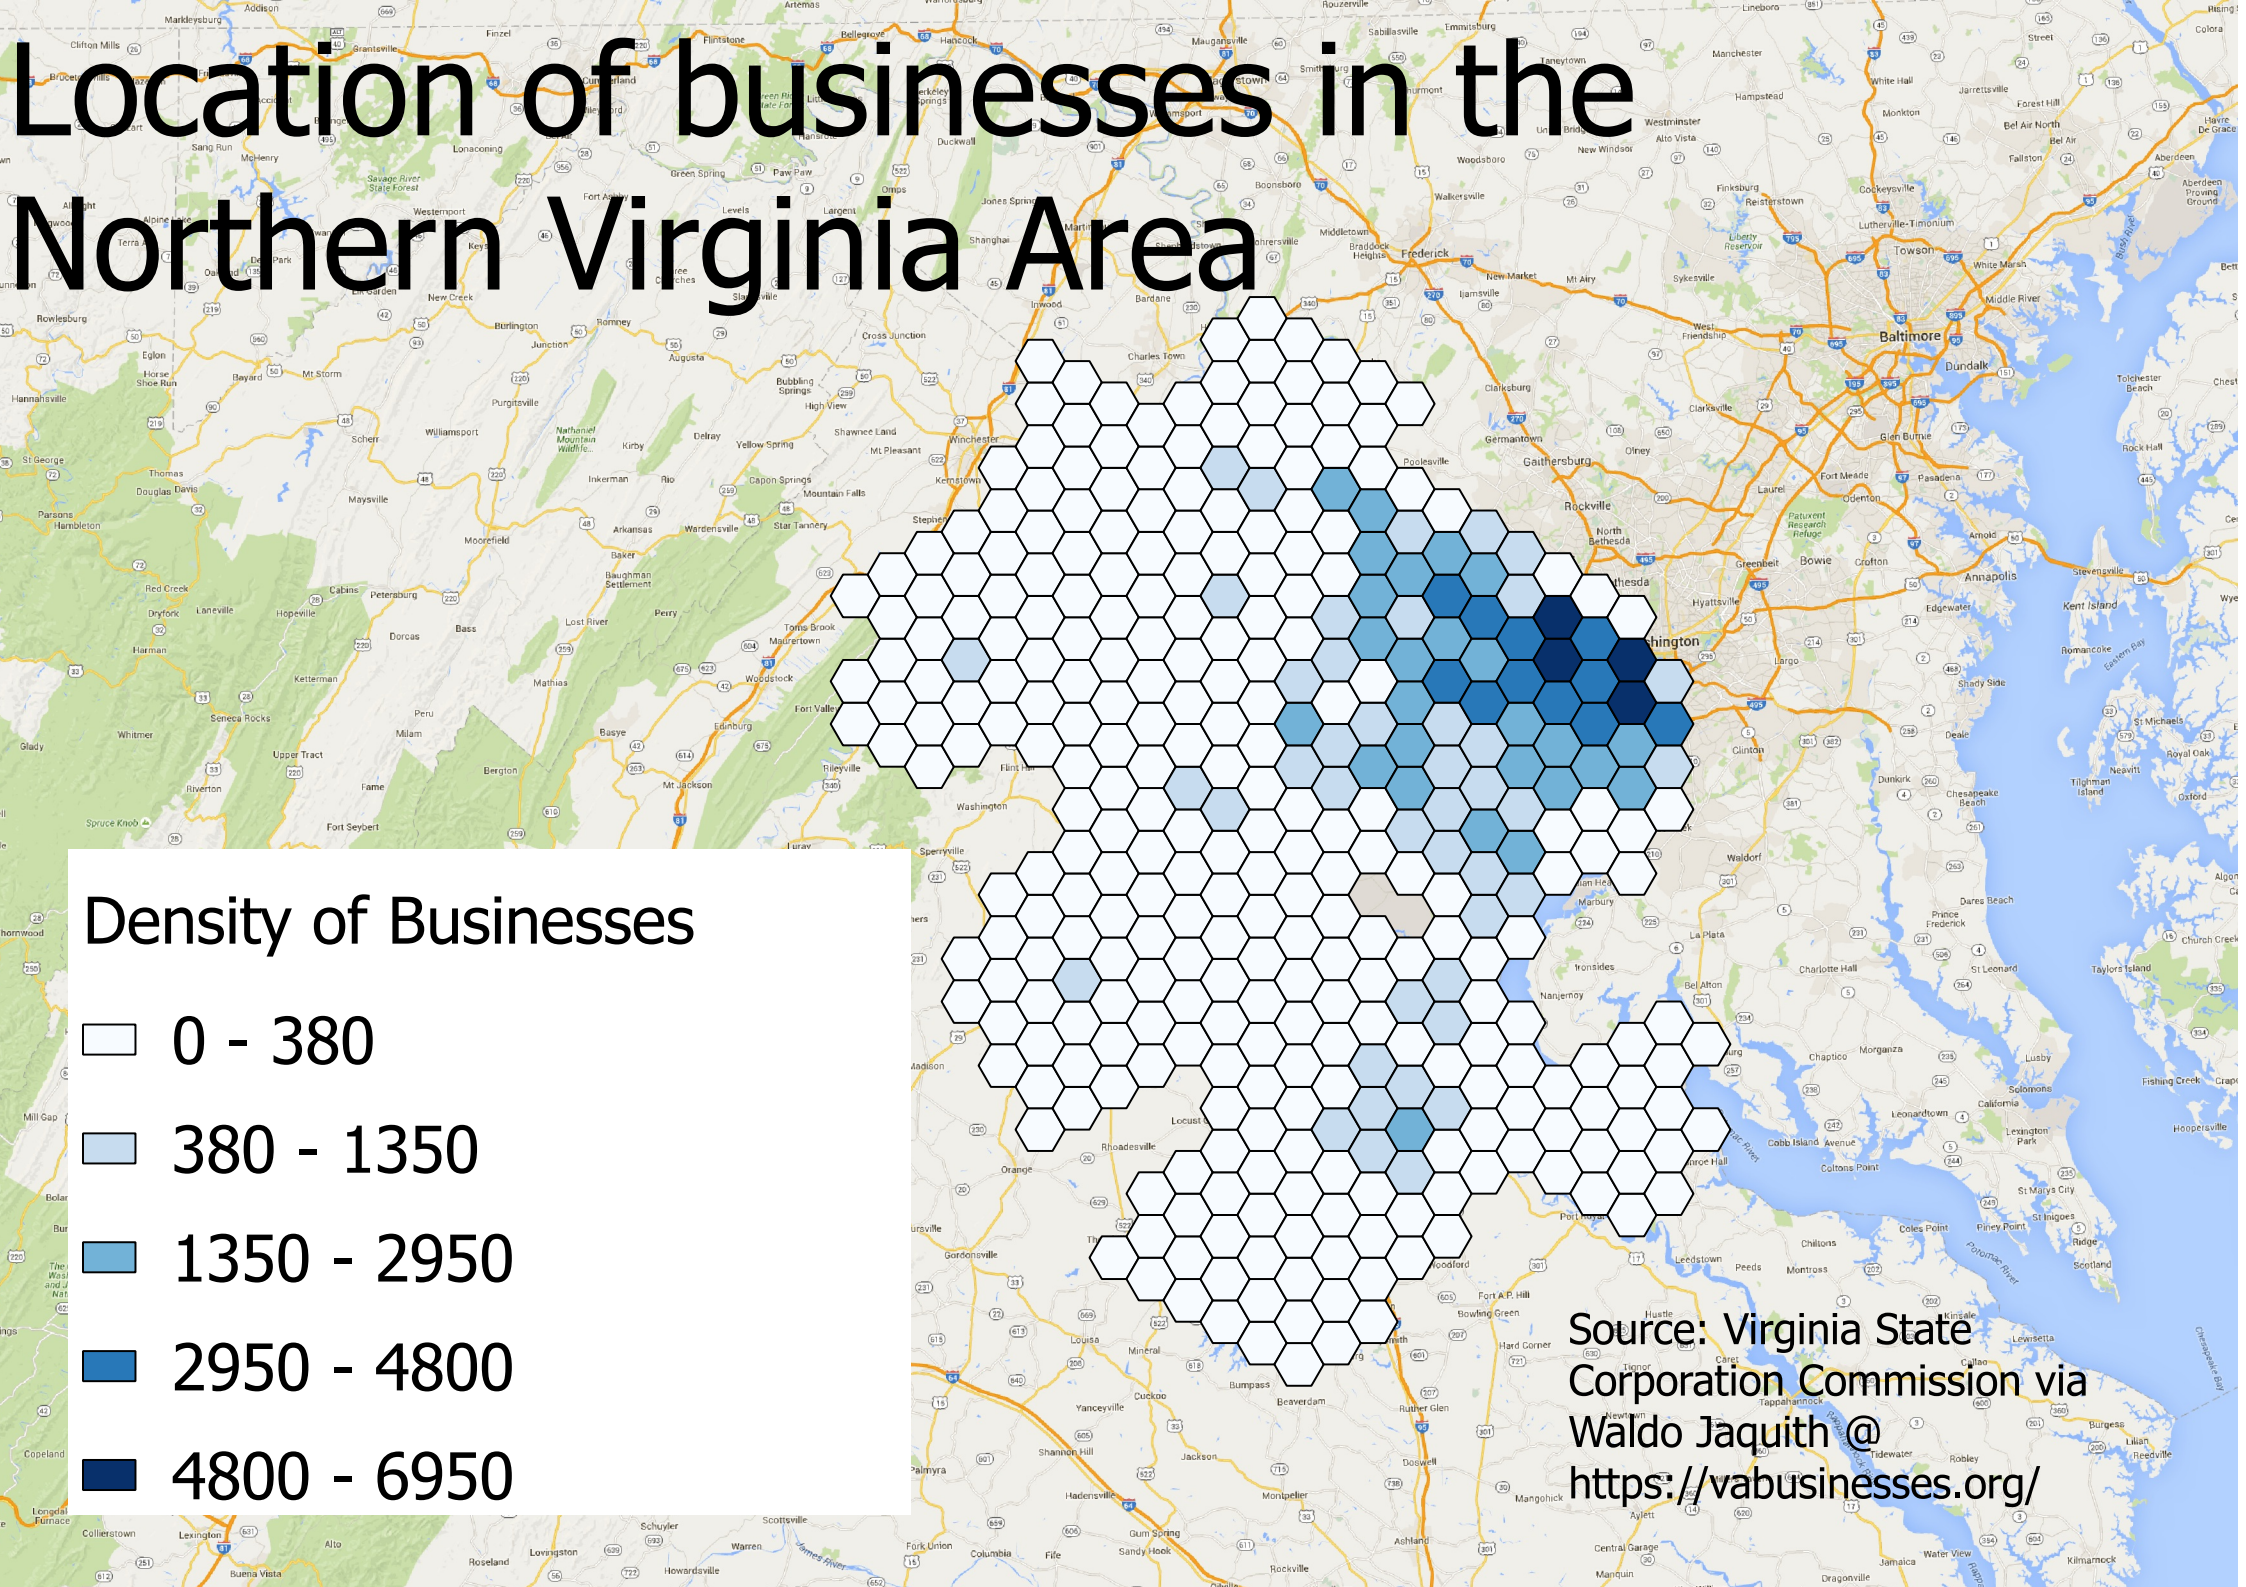

Location of businesses in the Northern Virginia Area

Density of Businesses