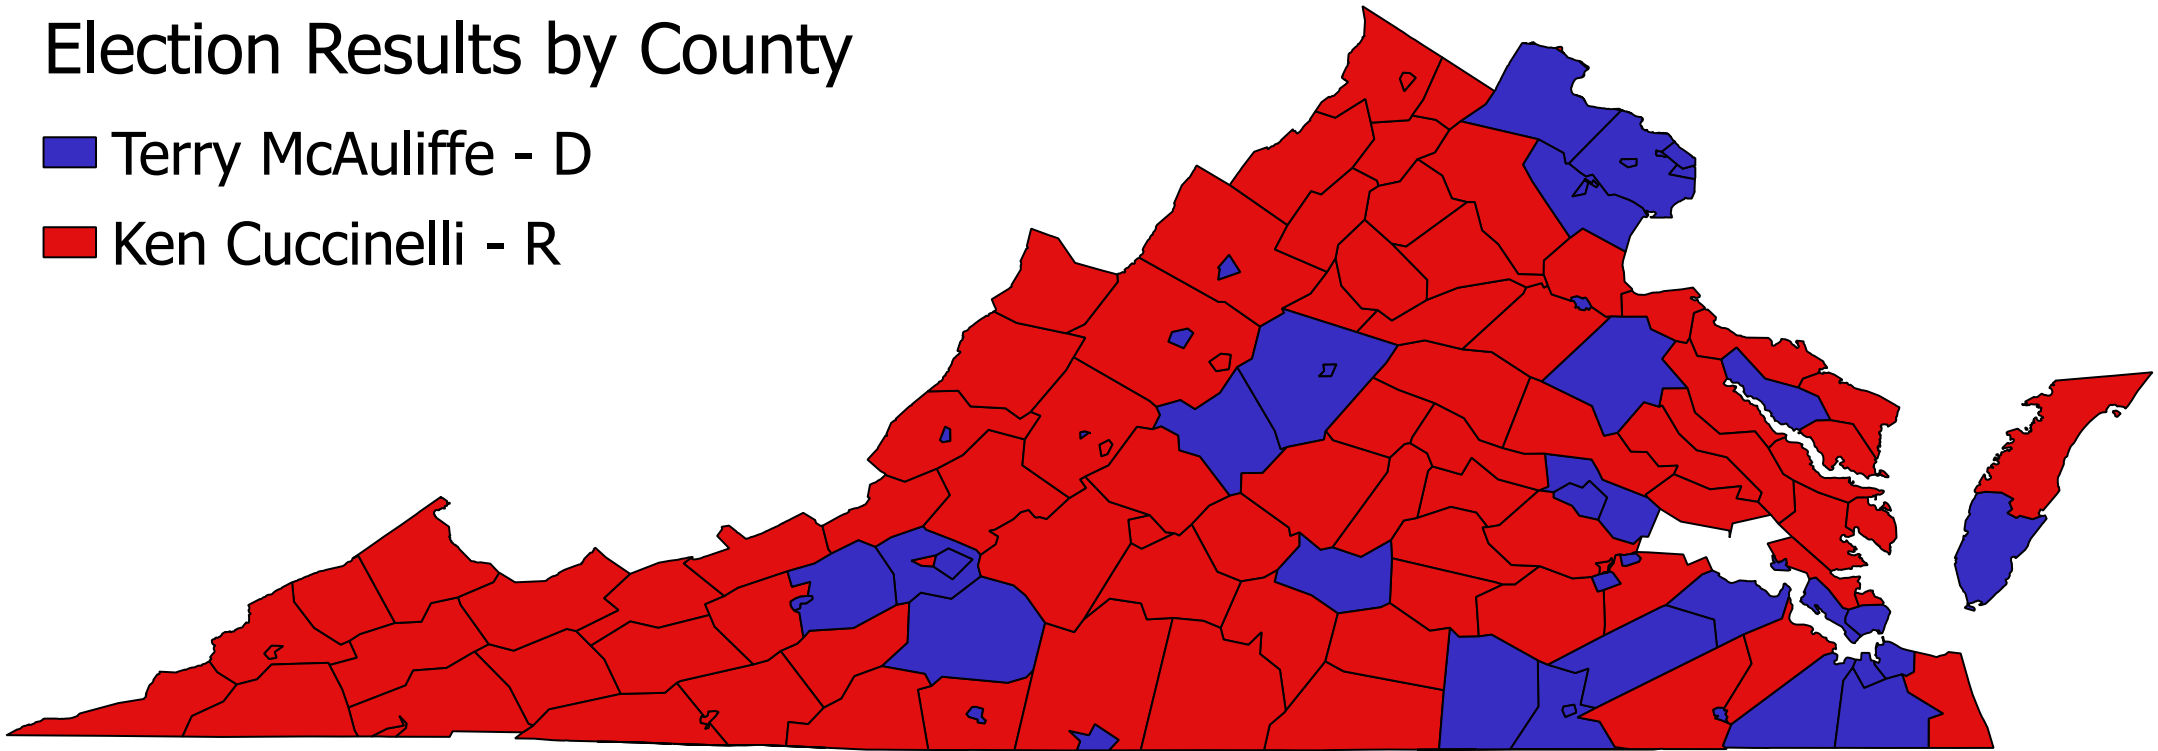

Virginia's Changing Demographic

Landscape

July 2016

by Oren Savir

2013 Virginia Gubernatorial Election Results

Election Results by County

■ Terry McAuliffe - D

■ Ken Cuccinelli - R

Virginia Population Change in 2013

Estimates of the Components of Resident Population Change: April 1, 2010 to July 1, 2013
Source: U.S. Census Bureau, Population Division

- "NoVa" - Northern Virginia
- Alexandria City
 - Arlington County
 - Clarke County
 - Culpeper County
 - Fairfax City
 - Fairfax County
 - Falls Church City
 - Fauquier County
 - Fredericksburg City
 - King George's County
 - Loudoun County
 - Manassas City
 - Manassas Park City
 - Prince William's County
 - Spotsylvania County
 - Stafford County
 - Warren County

Black

Hispanic

Asian

NoVa Racial Demographic Spread

Source: U.S. Census Bureau, 2010 Census via American Fact Finder

But NoVA is still pretty white...

Most Populous Race

- White
- Hispanic
- Black
- Asian
- No population