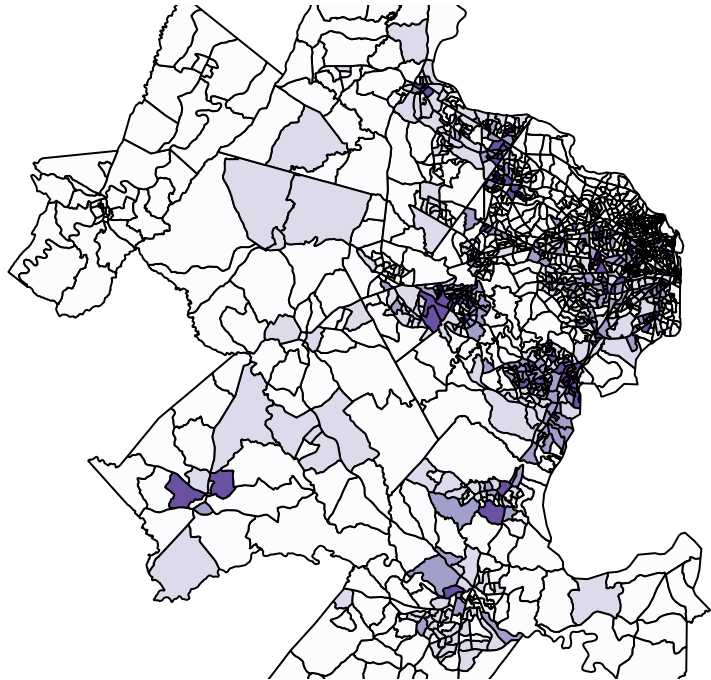

Virginia Population Change in 2013

Estimates of the Components of Resident Population Change: April 1, 2010 to July 1, 2013
Source: U.S. Census Bureau, Population Division

- "NoVa" - Northern Virginia
- Alexandria City
 - Arlington County
 - Clarke County
 - Culpeper County
 - Fairfax City
 - Fairfax County
 - Falls Church City
 - Fauquier County
 - Fredericksburg City
 - King George's County
 - Loudoun County
 - Manassas City
 - Manassas Park City
 - Prince William's County
 - Spotsylvania County
 - Stafford County
 - Warren County

Age Demographics in Northern Virginia

Age Groups

Source:

SEX BY AGE
Universe: Total population
more information
2009-2013 American
Community Survey 5-Year
Estimates (Data for 2013)

10 0 10 20 30 40 km

White

Black

Hispanic

Asian

NoVa Racial Demographic Spread

Source: U.S. Census Bureau, 2010 Census via American Fact Finder

But NoVA is still pretty white...

Most Populous Race

- White
- Hispanic
- Black
- Asian
- No population