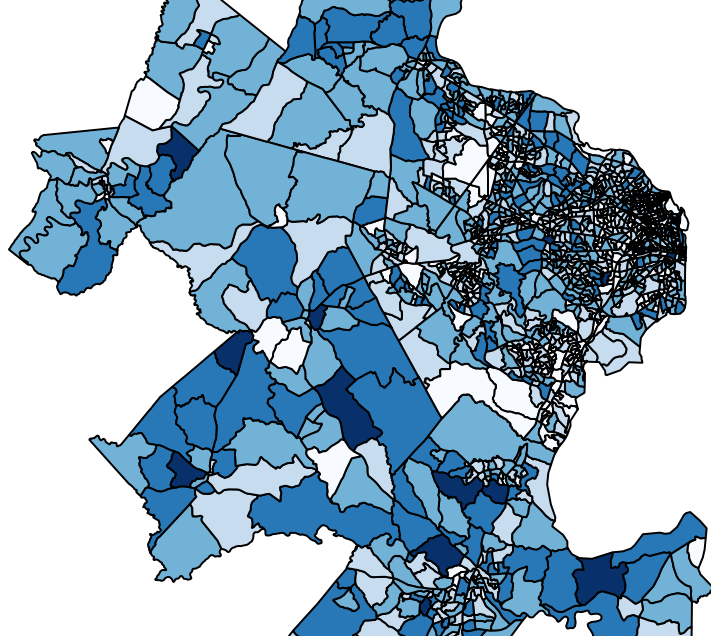

Virginia Population Change in 2013

Estimates of the Components of Resident Population Change: April 1, 2010 to July 1, 2013
Source: U.S. Census Bureau, Population Division

- "NoVa" - Northern Virginia
- Alexandria City
 - Arlington County
 - Clarke County
 - Culpeper County
 - Fairfax City
 - Fairfax County
 - Falls Church City
 - Fauquier County
 - Fredericksburg City
 - King George's County
 - Loudoun County
 - Manassas City
 - Manassas Park City
 - Prince William's County
 - Spotsylvania County
 - Stafford County
 - Warren County

Age Demographics in Northern Virginia

Age Groups

Source:

SEX BY AGE
Universe: Total population
more information
2009-2013 American
Community Survey 5-Year
Estimates (Data for 2013)

10 0 10 20 30 40 km

White

Black

Hispanic

Asian

NoVa Racial Demographic Spread

Source: U.S. Census Bureau, 2010 Census via American Fact Finder

But NoVA is still pretty white...

Most Populous Race

- White
- Hispanic
- Black
- Asian
- No population