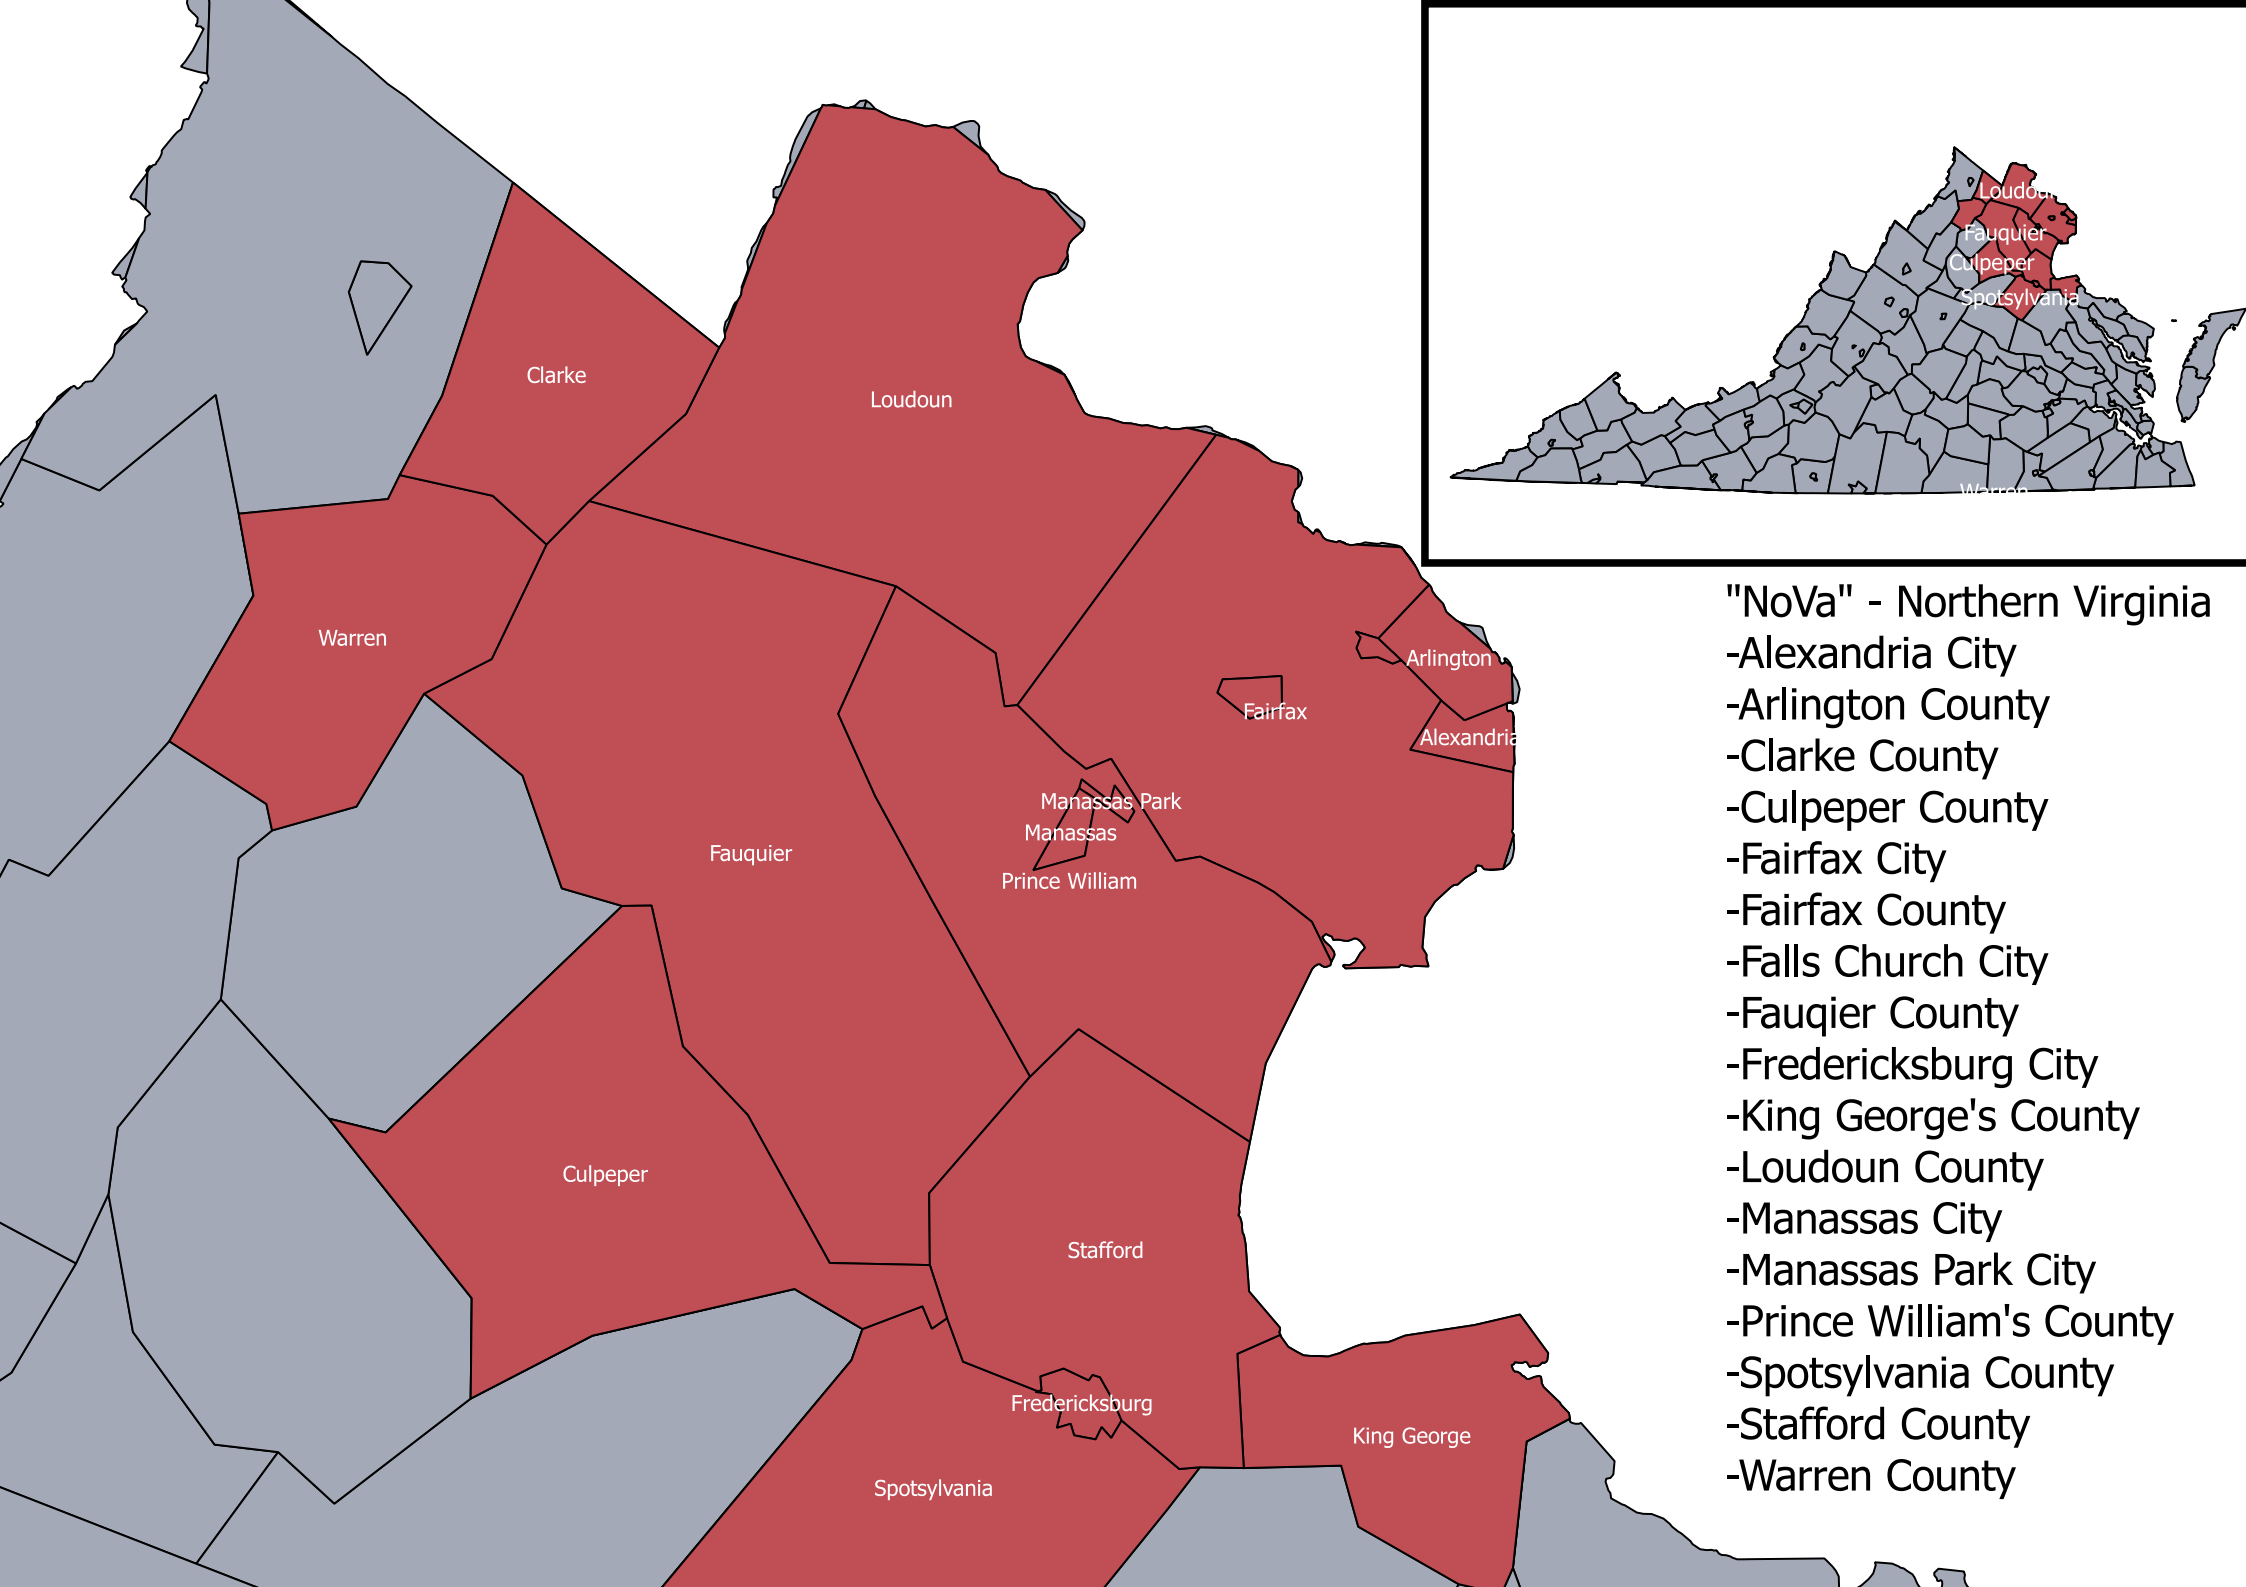

Virginia's Changing Demographic

Landscape

July 2016

by Oren Savir

2013 Virginia Gubernatorial Election Results

Election Results by County

■ Terry McAuliffe - D

■ Ken Cuccinelli - R

Source: Virginia Department of Elections
(historical.elections.virginia.gov)

Virginia Population Density

Estimated Population

Source: American Community Survey 5
year Estimates 2009-2014 (2013
Population Data)

Virginia Population Change in 2013

Estimates of the Components of Resident Population Change: April 1, 2010 to July 1, 2013
Source: U.S. Census Bureau, Population Division

- "NoVa" - Northern Virginia
- Alexandria City
 - Arlington County
 - Clarke County
 - Culpeper County
 - Fairfax City
 - Fairfax County
 - Falls Church City
 - Fauquier County
 - Fredericksburg City
 - King George's County
 - Loudoun County
 - Manassas City
 - Manassas Park City
 - Prince William's County
 - Spotsylvania County
 - Stafford County
 - Warren County

Black

Hispanic

Asian

NoVa Racial Demographic Spread

Source: U.S. Census Bureau, 2010 Census via American Fact Finder

But NoVA is still pretty white...

Most Populous Race

- White
- Hispanic
- Black
- Asian
- No population