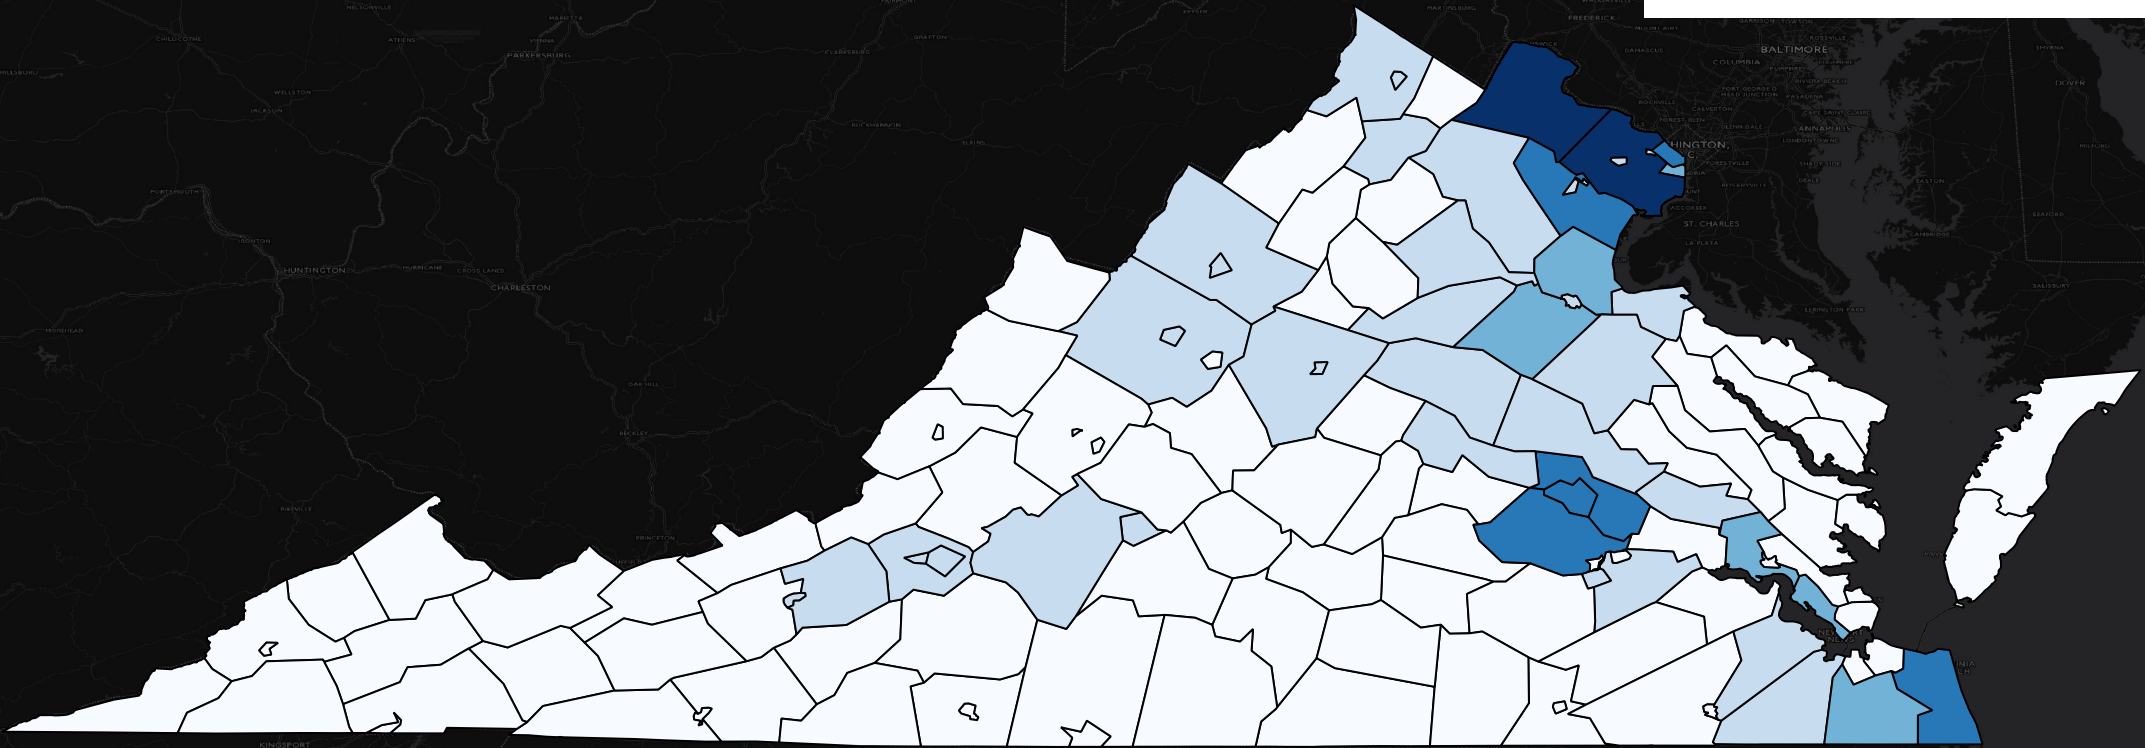

Source: Virginia Department of Elections
(historical.elections.virginia.gov)

Virginia Population Density

Estimated Population

Source: American Community Survey 5
year Estimates 2009-2014 (2013
Population Data)

Virginia Population Change in 2013

Estimates of the Components of Resident Population Change: April 1, 2010 to July 1, 2013
Source: U.S. Census Bureau, Population Division

- "NoVa" - Northern Virginia
- Alexandria City
 - Arlington County
 - Clarke County
 - Culpeper County
 - Fairfax City
 - Fairfax County
 - Falls Church City
 - Fauquier County
 - Fredericksburg City
 - King George's County
 - Loudoun County
 - Manassas City
 - Manassas Park City
 - Prince William's County
 - Spotsylvania County
 - Stafford County
 - Warren County

Black

Hispanic

Asian

NoVa Racial Demographic Spread

Source: U.S. Census Bureau, 2010 Census via American Fact Finder

But NoVA is still pretty white...

Most Populous Race

- White
- Hispanic
- Black
- Asian
- No population