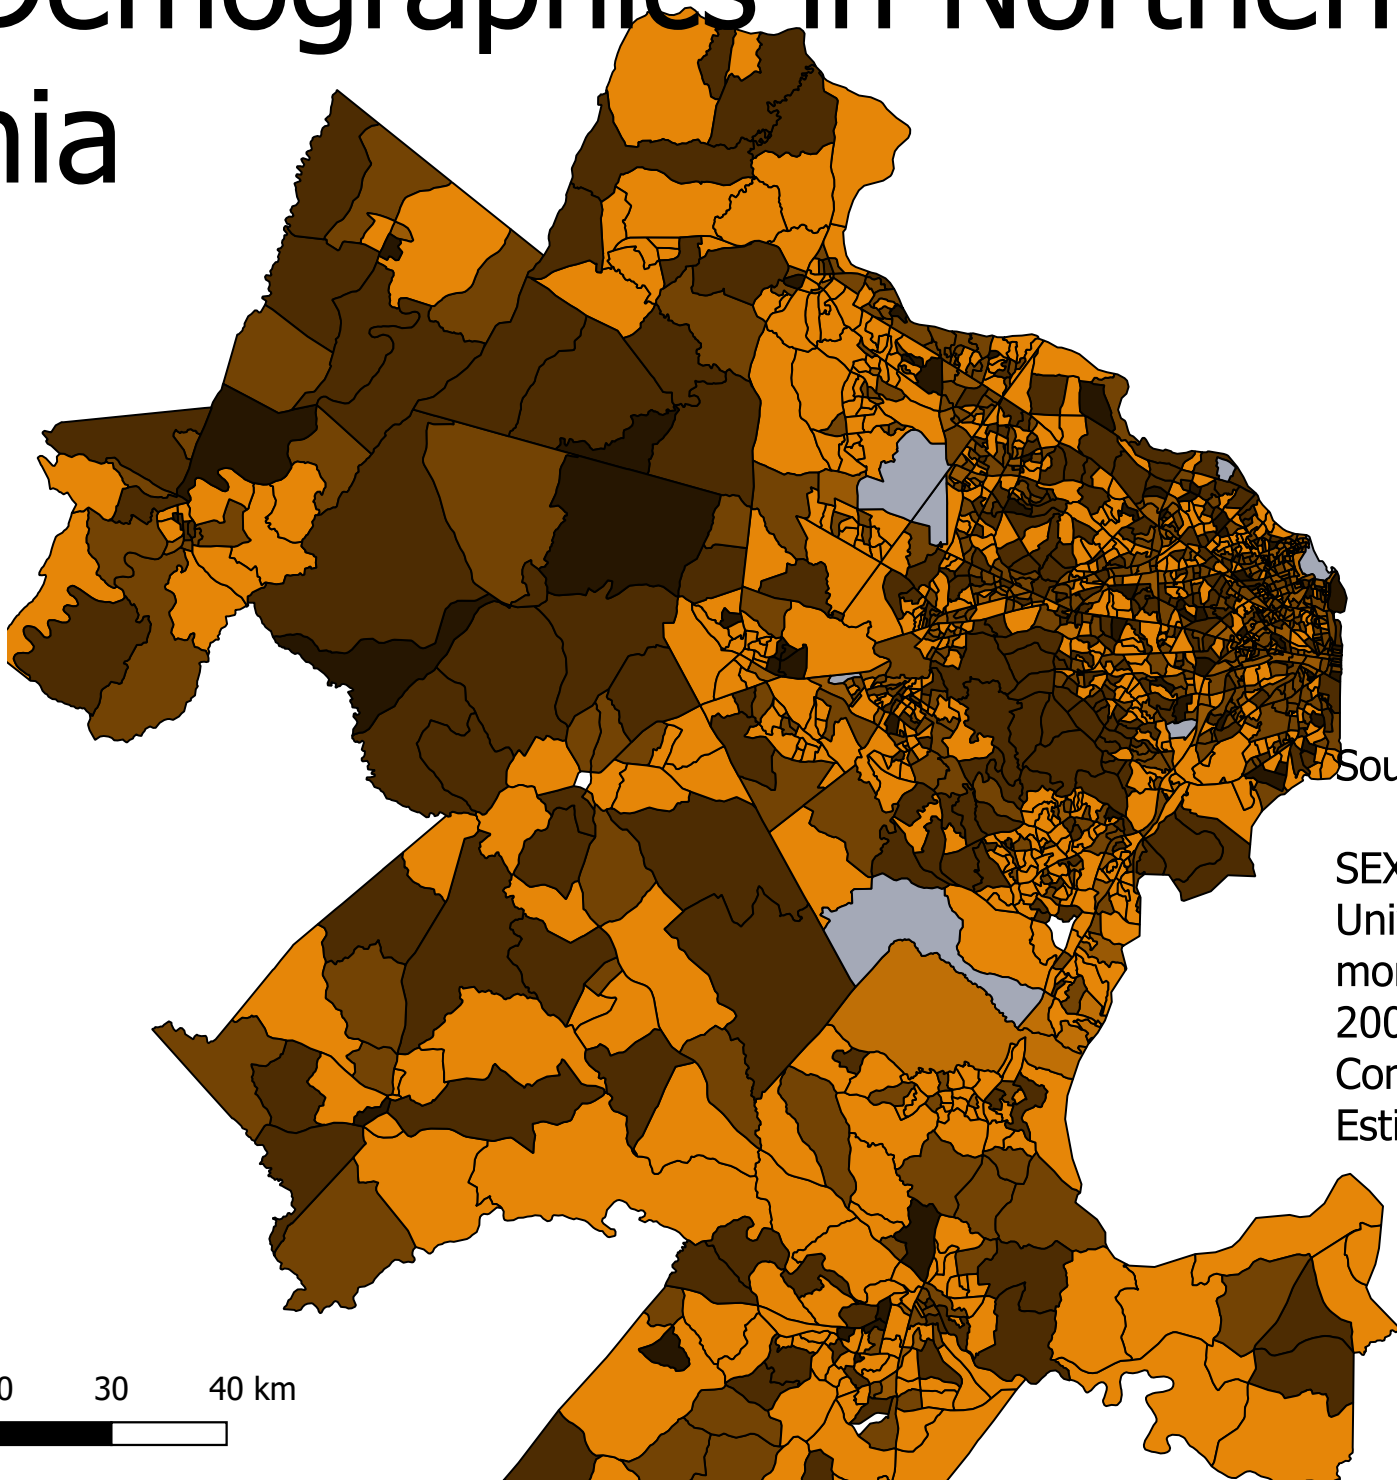

Virginia Population Change in 2013

Estimates of the Components of Resident Population Change: April 1, 2010 to July 1, 2013
Source: U.S. Census Bureau, Population Division

- "NoVa" - Northern Virginia
- Alexandria City
 - Arlington County
 - Clarke County
 - Culpeper County
 - Fairfax City
 - Fairfax County
 - Falls Church City
 - Fauquier County
 - Fredericksburg City
 - King George's County
 - Loudoun County
 - Manassas City
 - Manassas Park City
 - Prince William's County
 - Spotsylvania County
 - Stafford County
 - Warren County

Age Demographics in Northern Virginia

Age Groups

Source:

SEX BY AGE
Universe: Total population
more information
2009-2013 American
Community Survey 5-Year
Estimates (Data for 2013)

10 0 10 20 30 40 km

White

Black

Hispanic

Asian

NoVa Racial Demographic Spread

Source: U.S. Census Bureau, 2010 Census via American Fact Finder

But NoVA is still pretty white...

Most Populous Race

- White
- Hispanic
- Black
- Asian
- No population