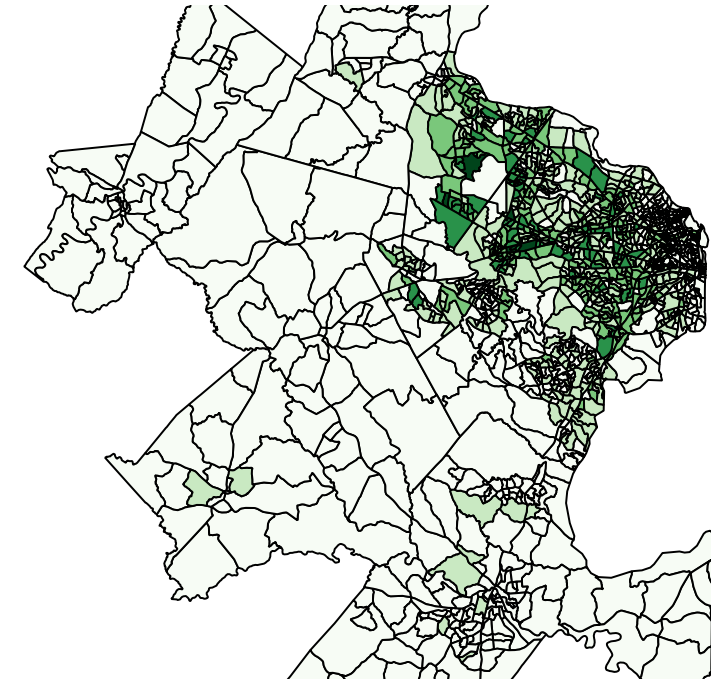

Virginia Population Change in 2013

Estimates of the Components of Resident Population Change: April 1, 2010 to July 1, 2013
Source: U.S. Census Bureau, Population Division

- "NoVa" - Northern Virginia
- Alexandria City
 - Arlington County
 - Clarke County
 - Culpeper County
 - Fairfax City
 - Fairfax County
 - Falls Church City
 - Fauquier County
 - Fredericksburg City
 - King George's County
 - Loudoun County
 - Manassas City
 - Manassas Park City
 - Prince William's County
 - Spotsylvania County
 - Stafford County
 - Warren County

Age Demographics in Northern Virginia

Age Groups

Source:

SEX BY AGE
Universe: Total population
more information
2009-2013 American
Community Survey 5-Year
Estimates (Data for 2013)

10 0 10 20 30 40 km

White

Black

Hispanic

Asian

NoVa Racial Demographic Spread

Source: U.S. Census Bureau, 2010 Census via American Fact Finder

But NoVA is still pretty white...

Most Populous Race

- White
- Hispanic
- Black
- Asian
- No population